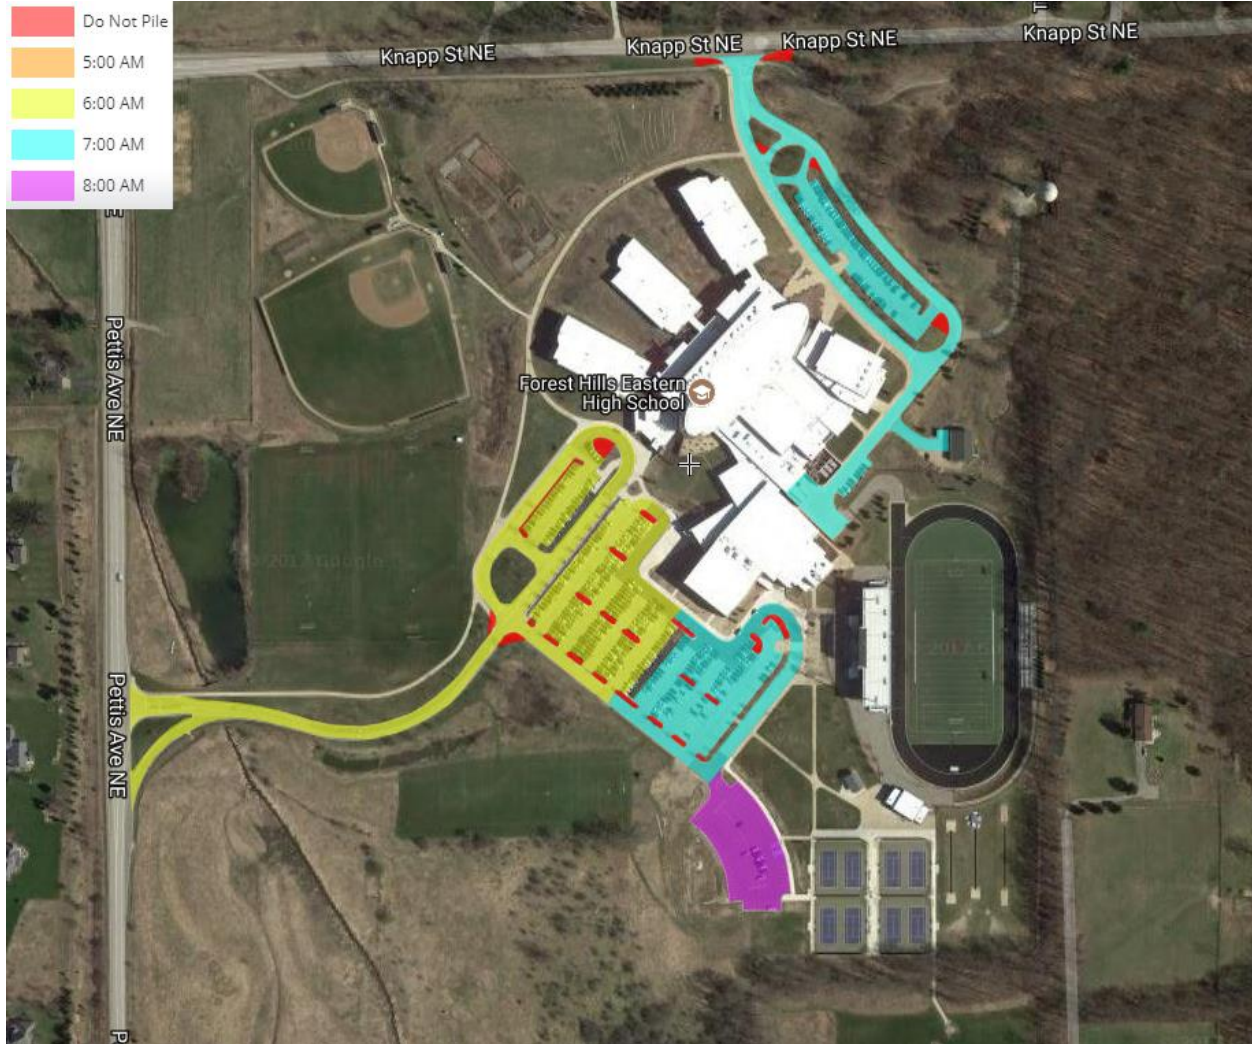

FOREST HILLS PUBLIC SCHOOLS

2017-2019 FHPS District-wide Snow Removal

Eastern High/Middle School: Lot Snow Removal

Days of service: Monday – Friday

Level	Clearing Completion Time	Days of Service	Weekend Services
1	5:00:00 AM	All	As needed
2	5:00:00 AM	Monday - Friday	
3	6:00:00 AM	Monday - Saturday	As needed
4	7:00:00 AM	Monday - Friday	
5	8:00:00 AM	All	As needed
6	8:00:00 AM	Monday - Friday	

Eastern High/Middle School: Sidewalk Snow Removal

Level	Description
1	Salt as needed to avoid slippery conditions.
2	During ice storms, when refreeze occurs, or if clearing is necessary for salt to be effective.
3	Full event. Only salt after clearing and additional accumulation is not forecasted in the near future.
4	Following full event. Clearing takes place after the completion of level 1-3 areas and additional accumulation is not forecasted. Salt only as coordinated by building administrator and head of grounds.