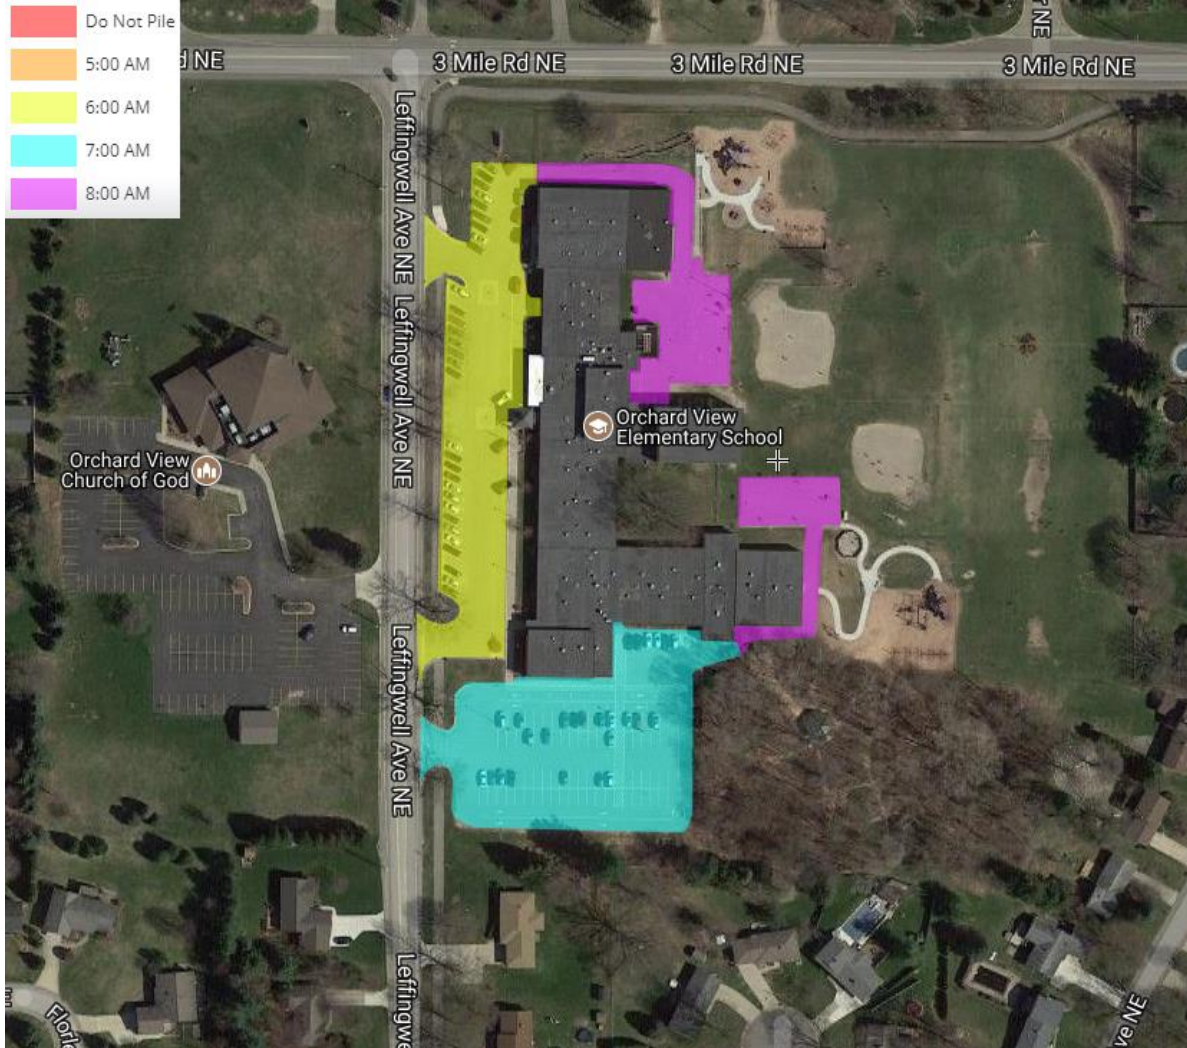

FOREST HILLS PUBLIC SCHOOLS

2017-2019 FHPS District-wide Snow Removal

Orchard View Elementary: Lot Snow Removal

Days of service: Monday – Friday

Level	Clearing Completion Time	Days of Service	Weekend Services
1	5:00:00 AM	All	As needed
2	5:00:00 AM	Monday - Friday	
3	6:00:00 AM	Monday - Saturday	As needed
4	7:00:00 AM	Monday - Friday	
5	8:00:00 AM	All	As needed
6	8:00:00 AM	Monday – Friday	

Orchard View Elementary: Sidewalk Snow Removal

Level	Description
1	Salt as needed to avoid slippery conditions.
2	During ice storms, when refreeze occurs, or if clearing is necessary for salt to be effective.
3	Full event. Only salt after clearing and additional accumulation is not forecasted in the near future.
4	Following full event. Clearing takes place after the completion of level 1-3 areas and additional accumulation is not forecasted. Salt only as coordinated by building administrator and head of grounds.