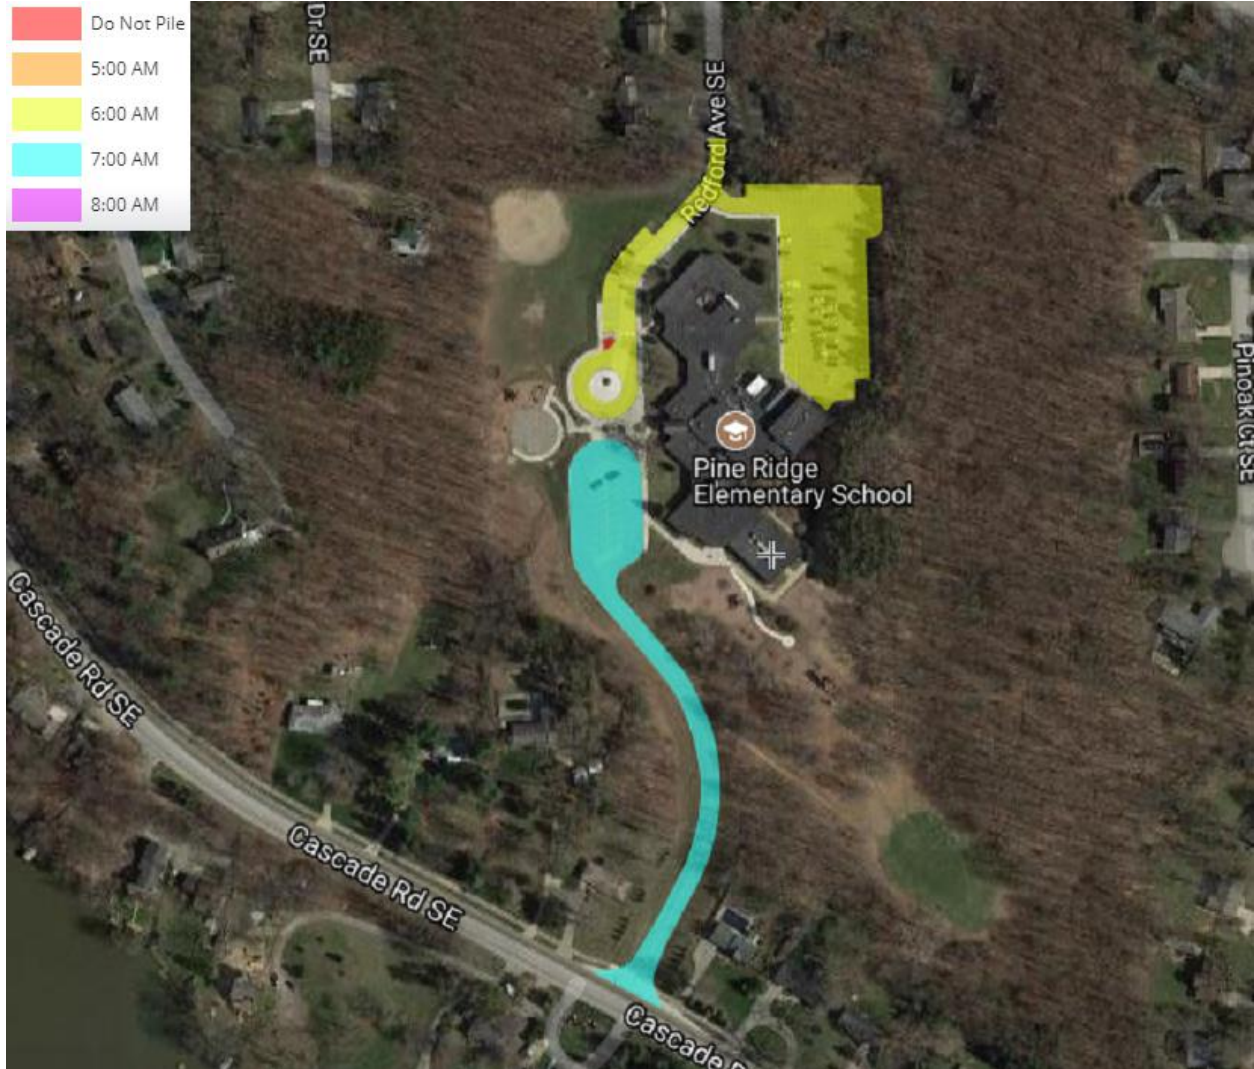

# FOREST HILLS PUBLIC SCHOOLS

2017-2019 FHPS District-wide Snow Removal

## Pine Ridge Elementary: Lot Snow Removal

**Days of Service:** Monday – Friday

Level	Clearing Completion Time	Days of Service	Weekend Services
1	5:00:00 AM	All	As needed
2	5:00:00 AM	Monday - Friday	
3	6:00:00 AM	Monday - Saturday	As needed
4	7:00:00 AM	Monday - Friday	
5	8:00:00 AM	All	As needed
6	8:00:00 AM	Monday - Friday	

# Pine Ridge Elementary: Sidewalk Snow Removal

Level	Description
1	Salt as needed to avoid slippery conditions.
2	During ice storms, when refreeze occurs, or if clearing is necessary for salt to be effective.
3	Full event. Only salt after clearing <b>and</b> additional accumulation is not forecasted in the near future.
4	Following full event. Clearing takes place after the completion of level 1-3 areas <b>and</b> additional accumulation is not forecasted. Salt only as coordinated by building administrator and head of grounds.